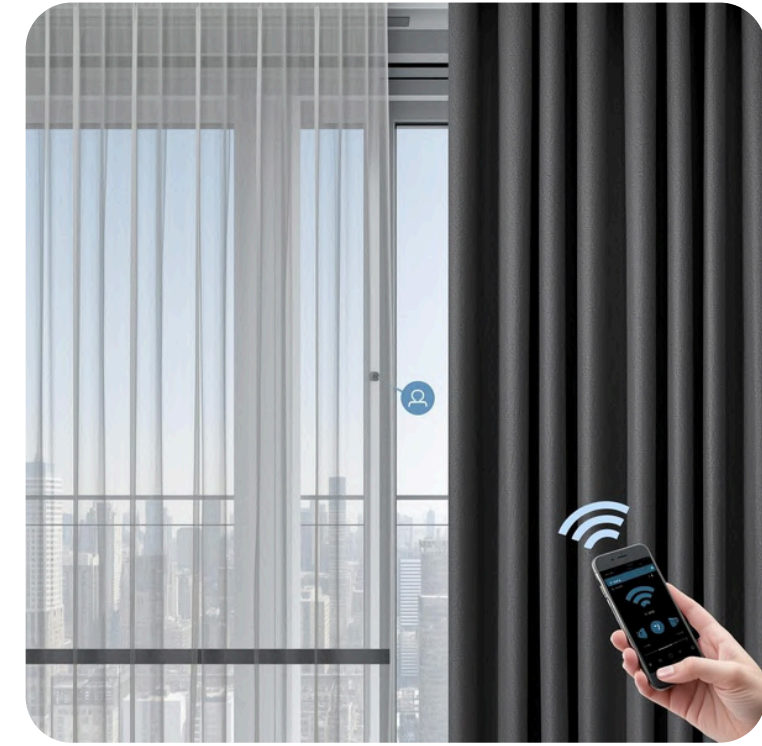

Easy Tug

Tie Back

FURNISH & SHADE

TYPES OF MOTORS

Remote Control

Automation

Wifi

Voice Enabled - Google Alexa