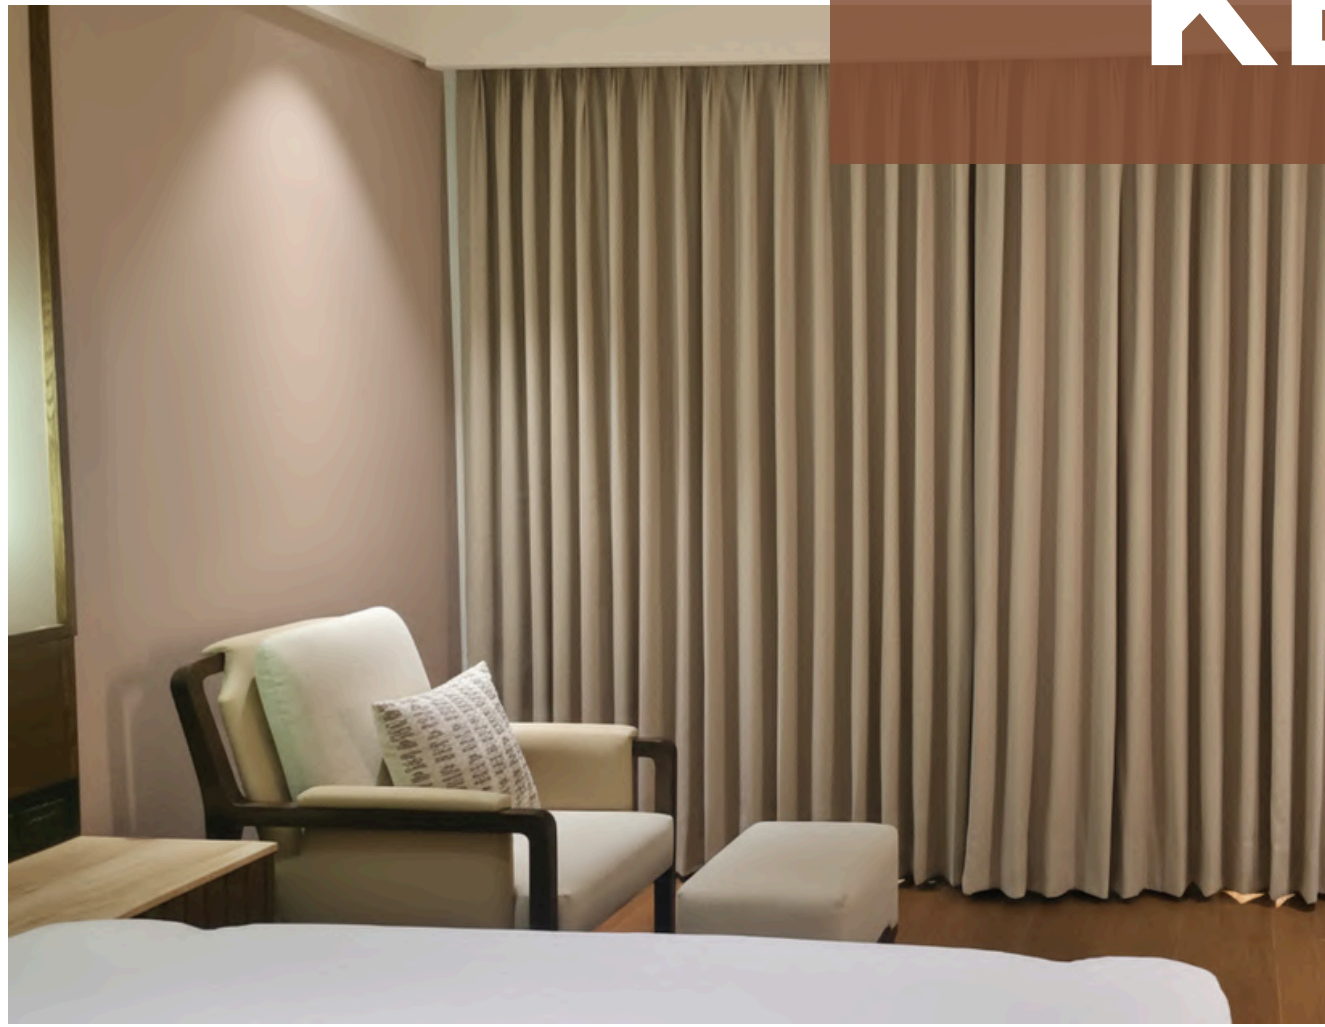

KEY PROJECTS