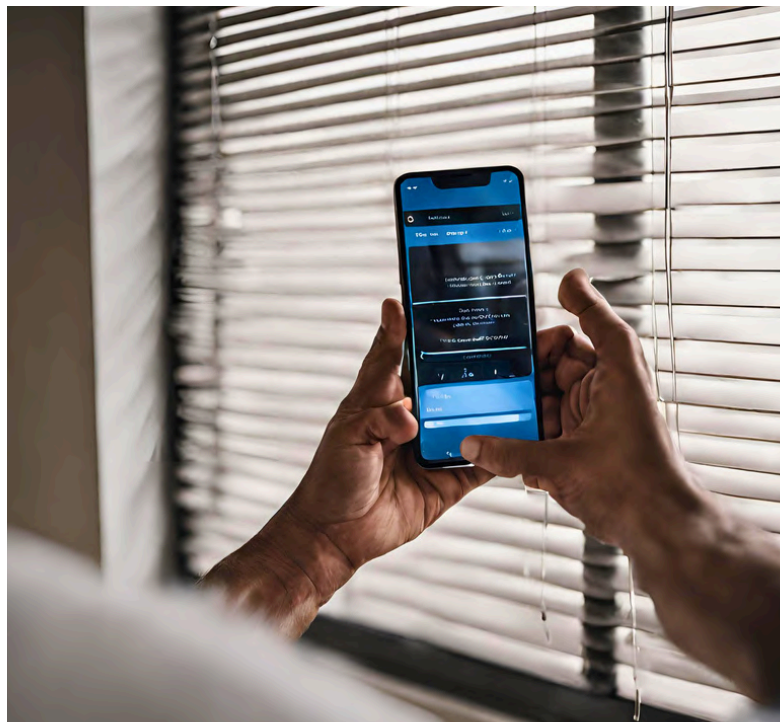

DOOYA

SMART AUTOMATION

Scan & Setup

Rechargeability

Top-tier Ease

Seamless Design

Wifi Bridge

Alexa, Google